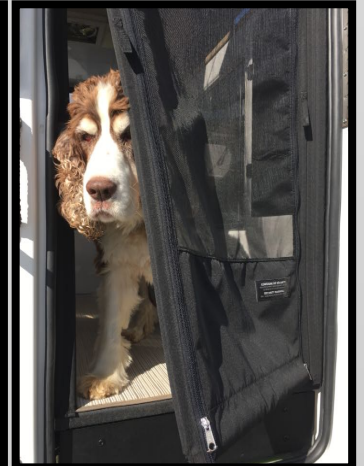

# CUSTOM BUG SCREEN

Designed Specifically to fit the Supertramp Flagship Camper

- Made for us by the leading RV Screen manufacturer "ROLEF"
- Customized to fit the Flagship door frame and surrounding furnishings.
- Easy permanent install (no storage needed) No Drilling required
- Fine mesh to keep all mosquitos and no-see-ums out!
- Magnetic screen door naturally closes upon entry and exit.
- Easy screen door rollup when not needed.
- Add privacy and ventilation while leaving your door wide open.
- Pet approved! They will learn how to enter and exit on their own
- Waterproof, UV and fire retardant materials
- Leave it installed year round

**In Stock \$745 incl S&H**

[Lylexp@aquaterrafilms.com](mailto:Lylexp@aquaterrafilms.com)

207-504-0733

*Sold by fellow Flagship owners,  
filmmakers and adventurers  
Mauricio and Julia Handler &  
their side-kick mutt "Tristan"*